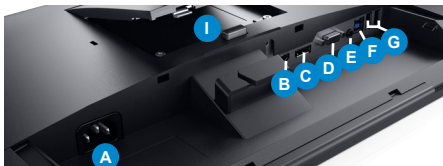

Extended tilt and height adjustable
(-5°– 60°)

Connectivity

Image enlarged and cropped to show detail

- A AC power
- B HDMI
- C DisplayPort
- D VGA
- E Audio line-out
- F USB 3.0 upstream
- G USB 2.0 downstream
- H USB 3.0 downstream
- I Stand lock