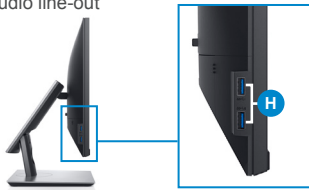

Extended tilt and height adjustable
(-5°– 60°)

Connectivity

Image enlarged and cropped to show detail

- A AC power
- B HDMI
- C DisplayPort
- D VGA
- E Audio line-out
- F USB 3.0 upstream
- G USB 2.0 downstream
- H USB 3.0 downstream
- I Stand lock

What's in the box?
Components <ul style="list-style-type: none"> • Monitor panel with stand • Cable cover • Cable sleeve
Cables <ul style="list-style-type: none"> • DisplayPort cable • Power cable • VGA cable • USB 3.0 upstream cable (enables the USB port on the monitor)
Documentation <ul style="list-style-type: none"> • Quick Setup Guide • Drivers and documentation media (CD) • Safety and regulatory information